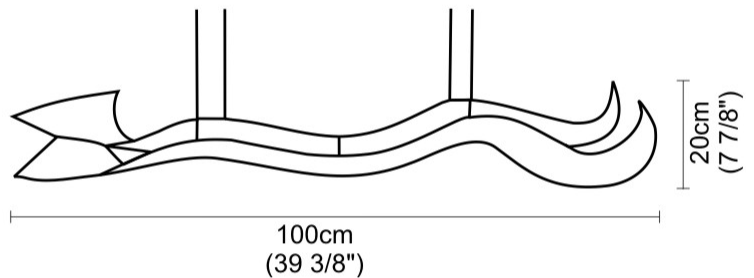

TEMPO PERSO SUSPENSION

D131229- _____
base number

1. To build a product code in our configurator select the specify button on the base model # product page
2. To build a manual product code on this datasheet choose from the options listed below in blue font and add the suffix to the base model #

GENERAL

Series: Tempo Perso
Brand: Knikerboker
Division: Design
Mounting Type: Suspension
Mounting Location: Ceiling
Subcategory: Pendant

PHYSICAL

Shape: Curves
Length (mm): 1000
Length (in): 39 3/8
Height (mm): 200
Height (in): 7 7/8
Light Distribution: Indirect
Fixture Finish: EWH / EBK / MAN / COF / PRD / SLF / GLF / CLF / BRL / EWS / EWG / EWC / EWR / EBS / EBG / EBC / EBC / EBB / MAS / MAD / MAC / MAB / COS / CGO / CCL / CBL / PRS / PRG / PRC / PRB
Fixture Material: Aluminum
Cable Details: 4 Steel Cables 2000mm / 78 3/4" - Silicon Cable 2000mm / 78 3/4"

ELECTRICAL

Lamp Type: LED
Total Output Wattage (W): 20
Dimming: Tri-Mode (Non-Dimming and Phase Dimming (120Vac only) and 0-10V Dimming)
Driver Included: Yes
Driver Location: Integrated
Driver Type: Constant Current - Universal
Driver Class: Class 2
Input Voltage (V): 120 - 277
Constant Current (MA): 250
Upon Request: 0-10Vdc dimming / Phase dimming @120Vac / 277Vac

LED

Number of LEDs: 2
Color Temperature (°K): 3000
Max. Delivered Lumen (lm): 2200
CRI: >85 CRI
Lamp Life (hrs): 50000

OPTICAL

RATINGS AND CERTIFICATIONS

Certified By: CSA Certified to UL and CSA Standards
IP rating: IP20