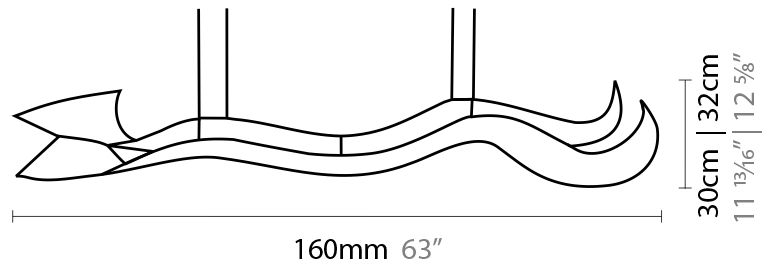

TEMPO PERSO SUSPENSION

D131256- _____
base number

1. To build a product code in our configurator select the specify button on the base model # product page
2. To build a manual product code on this datasheet choose from the options listed below in blue font and add the suffix to the base model #

GENERAL

Series: Tempo Perso
Brand: Knikerboker
Division: Design
Mounting Type: Suspension
Mounting Location: Ceiling
Subcategory: Pendant

PHYSICAL

Shape: Curves
Length (mm): 160
Length (in): 63
Height (mm): 300
Height (in): 11 ¹³/₁₆
Light Distribution: Indirect
Fixture Finish: EWH / EBK / MAN / COF / PRD / SLF / GLF / CLF / BRL / EWS / EWG / EWC / EWR / EBS / EBG / EBC / EBC / EBB / MAS / MAD / MAC / MAB / COS / CGO / CCL / CBL / PRS / PRG / PRC / PRB
Fixture Material: Aluminum
Cable Details: 4 Steel Cables 2000mm / 78 3/4" - Silicon Cable 2000mm / 78 3/4"

ELECTRICAL

Lamp Type: LED
Total Output Wattage (W): 40
Dimming: Tri-Mode (Non-Dimming and Phase Dimming (120Vac only) and 0-10V Dimming)
Driver Included: Yes
Driver Location: Integrated
Driver Type: Constant Current - Universal
Driver Class: Class 2
Input Voltage (V): 120 - 277
Constant Current (MA): 250
Upon Request: 0-10Vdc dimming / Phase dimming @120Vac / 277Vac

LED

Number of LEDs: 4
Color Temperature (°K): 3000
Max. Delivered Lumen (lm): 4400
CRI: >85 CRI
Lamp Life (hrs): 50000

OPTICAL

RATINGS AND CERTIFICATIONS

Certified By: CSA Certified to UL and CSA Standards
IP rating: IP20