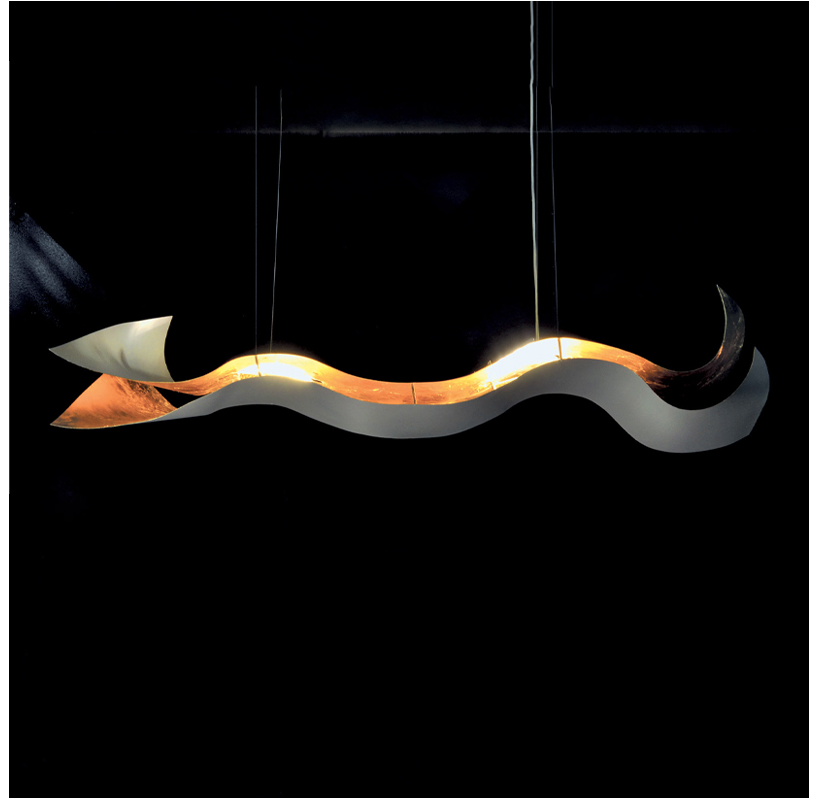

TEMPO PERSO SUSPENSION

D131229- _____
base number

1. To build a product code in our configurator select the specify button on the base model # product page
2. To build a manual product code on this datasheet choose from the options listed below in blue font and add the suffix to the base model #

GENERAL

Series: Tempo Perso
Brand: Knikerboker
Division: Design
Mounting Type: Suspension
Mounting Location: Ceiling
Subcategory: Pendant

PHYSICAL

Shape: Curves
Length (mm): 1000
Length (in): 39 3/8
Height (mm): 200
Height (in): 7 7/8
Light Distribution: Indirect
Fixture Finish: EWH / EBK / MAN / COF / PRD / SLF / GLF / CLF / BRL / EWS / EWG / EWC / EWR / EBS / EBG / EBC / EBC / EBB / MAS / MAD / MAC / MAB / COS / CGO / CCL / CBL / PRS / PRG / PRC / PRB
Fixture Material: Aluminum
Cable Details: 4 Steel Cables 2000mm / 78 3/4" - Silicon Cable 2000mm / 78 3/4"

ELECTRICAL

Lamp Type: LED
Total Output Wattage (W): 20
Dimming: Tri-Mode (Non-Dimming and Phase Dimming (120Vac only) and 0-10V Dimming)
Driver Included: Yes
Driver Location: Integrated
Driver Type: Constant Current - Universal
Driver Class: Class 2
Input Voltage (V): 120 - 277
Constant Current (MA): 250
Upon Request: 0-10Vdc dimming / Phase dimming @120Vac / 277Vac

LED

Number of LEDs: 2
Color Temperature (°K): 3000
Max. Delivered Lumen (lm): 2200
CRI: >85 CRI
Lamp Life (hrs): 50000

OPTICAL

RATINGS AND CERTIFICATIONS

Certified By: CSA Certified to UL and CSA Standards
IP rating: IP20