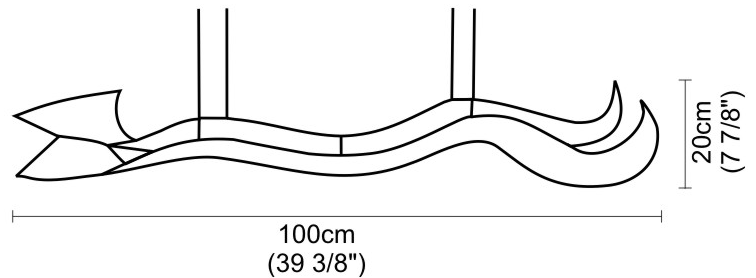

TEMPO PERSO SUSPENSION

D131244- _____
base number

1. To build a product code in our configurator select the specify button on the base model # product page
2. To build a manual product code on this datasheet choose from the options listed below in blue font and add the suffix to the base model #

GENERAL

Series: Tempo Perso
Brand: Knikerboker
Division: Design
Mounting Type: Suspension
Mounting Location: Ceiling
Subcategory: Pendant

PHYSICAL

Shape: Curves
Length (mm): 1000
Length (in): 39 3/8
Height (mm): 200
Height (in): 7 7/8
Light Distribution: Indirect
Fixture Finish: EWH / EBK / MAN / COF / PRD / SLF / GLF / CLF / BRL / EWS / EWG / EWC / EWR / EBS / EBG / EBC / EBC / EBB / MAS / MAD / MAC / MAB / COS / CGO / CCL / CBL / PRS / PRG / PRC / PRB
Fixture Material: Aluminum
Cable Details: 4 Steel Cables 2000mm / 78 3/4" - Silicon Cable 2000mm / 78 3/4"

ELECTRICAL

Lamp Type: LED
Total Output Wattage (W): 30
Dimming: Tri-Mode (Non-Dimming and Phase Dimming (120Vac only) and 0-10V Dimming)
Driver Included: Yes
Driver Location: Integrated
Driver Type: Constant Current - Universal
Driver Class: Class 2
Input Voltage (V): 120 - 277
Constant Current (MA): 250
Upon Request: 0-10Vdc dimming / Phase dimming @120Vac / 277Vac

LED

Number of LEDs: 3
Color Temperature (°K): 3000
Max. Delivered Lumen (lm): 3300
CRI: >85 CRI
Lamp Life (hrs): 50000

OPTICAL

RATINGS AND CERTIFICATIONS

Certified By: CSA Certified to UL and CSA Standards
IP rating: IP20