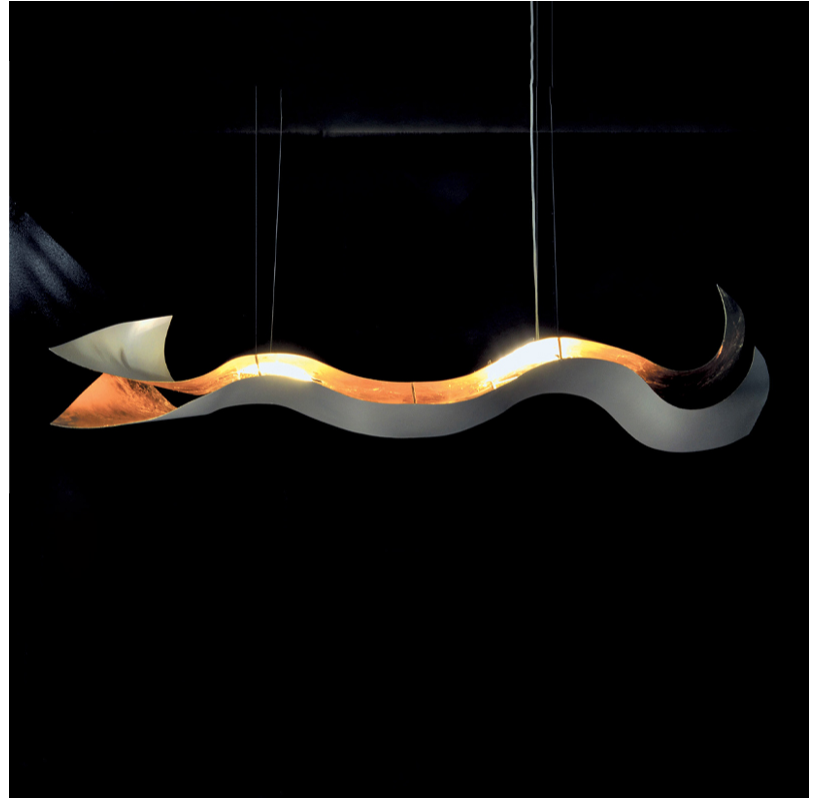

TEMPO PERSO SUSPENSION

D131244- _____
base number

1. To build a product code in our configurator select the specify button on the base model # product page
2. To build a manual product code on this datasheet choose from the options listed below in blue font and add the suffix to the base model #

GENERAL

Series: Tempo Perso
Brand: Knikerboker
Division: Design
Mounting Type: Suspension
Mounting Location: Ceiling
Subcategory: Pendant

PHYSICAL

Shape: Curves
Length (mm): 1000
Length (in): 39 3/8
Height (mm): 200
Height (in): 7 7/8
Light Distribution: Indirect
Fixture Finish: EWH / EBK / MAN / COF / PRD / SLF / GLF / CLF / BRL / EWS / EWG / EWC / EWR / EBS / EBG / EBC / EBC / EBB / MAS / MAD / MAC / MAB / COS / CGO / CCL / CBL / PRS / PRG / PRC / PRB
Fixture Material: Aluminum
Cable Details: 4 Steel Cables 2000mm / 78 3/4" - Silicon Cable 2000mm / 78 3/4"

ELECTRICAL

Lamp Type: LED
Total Output Wattage (W): 30
Dimming: Tri-Mode (Non-Dimming and Phase Dimming (120Vac only) and 0-10V Dimming)
Driver Included: Yes
Driver Location: Integrated
Driver Type: Constant Current - Universal
Driver Class: Class 2
Input Voltage (V): 120 - 277
Constant Current (MA): 250
Upon Request: 0-10Vdc dimming / Phase dimming @120Vac / 277Vac

LED

Number of LEDs: 3
Color Temperature (°K): 3000
Max. Delivered Lumen (lm): 3300
CRI: >85 CRI
Lamp Life (hrs): 50000

OPTICAL

RATINGS AND CERTIFICATIONS

Certified By: CSA Certified to UL and CSA Standards
IP rating: IP20